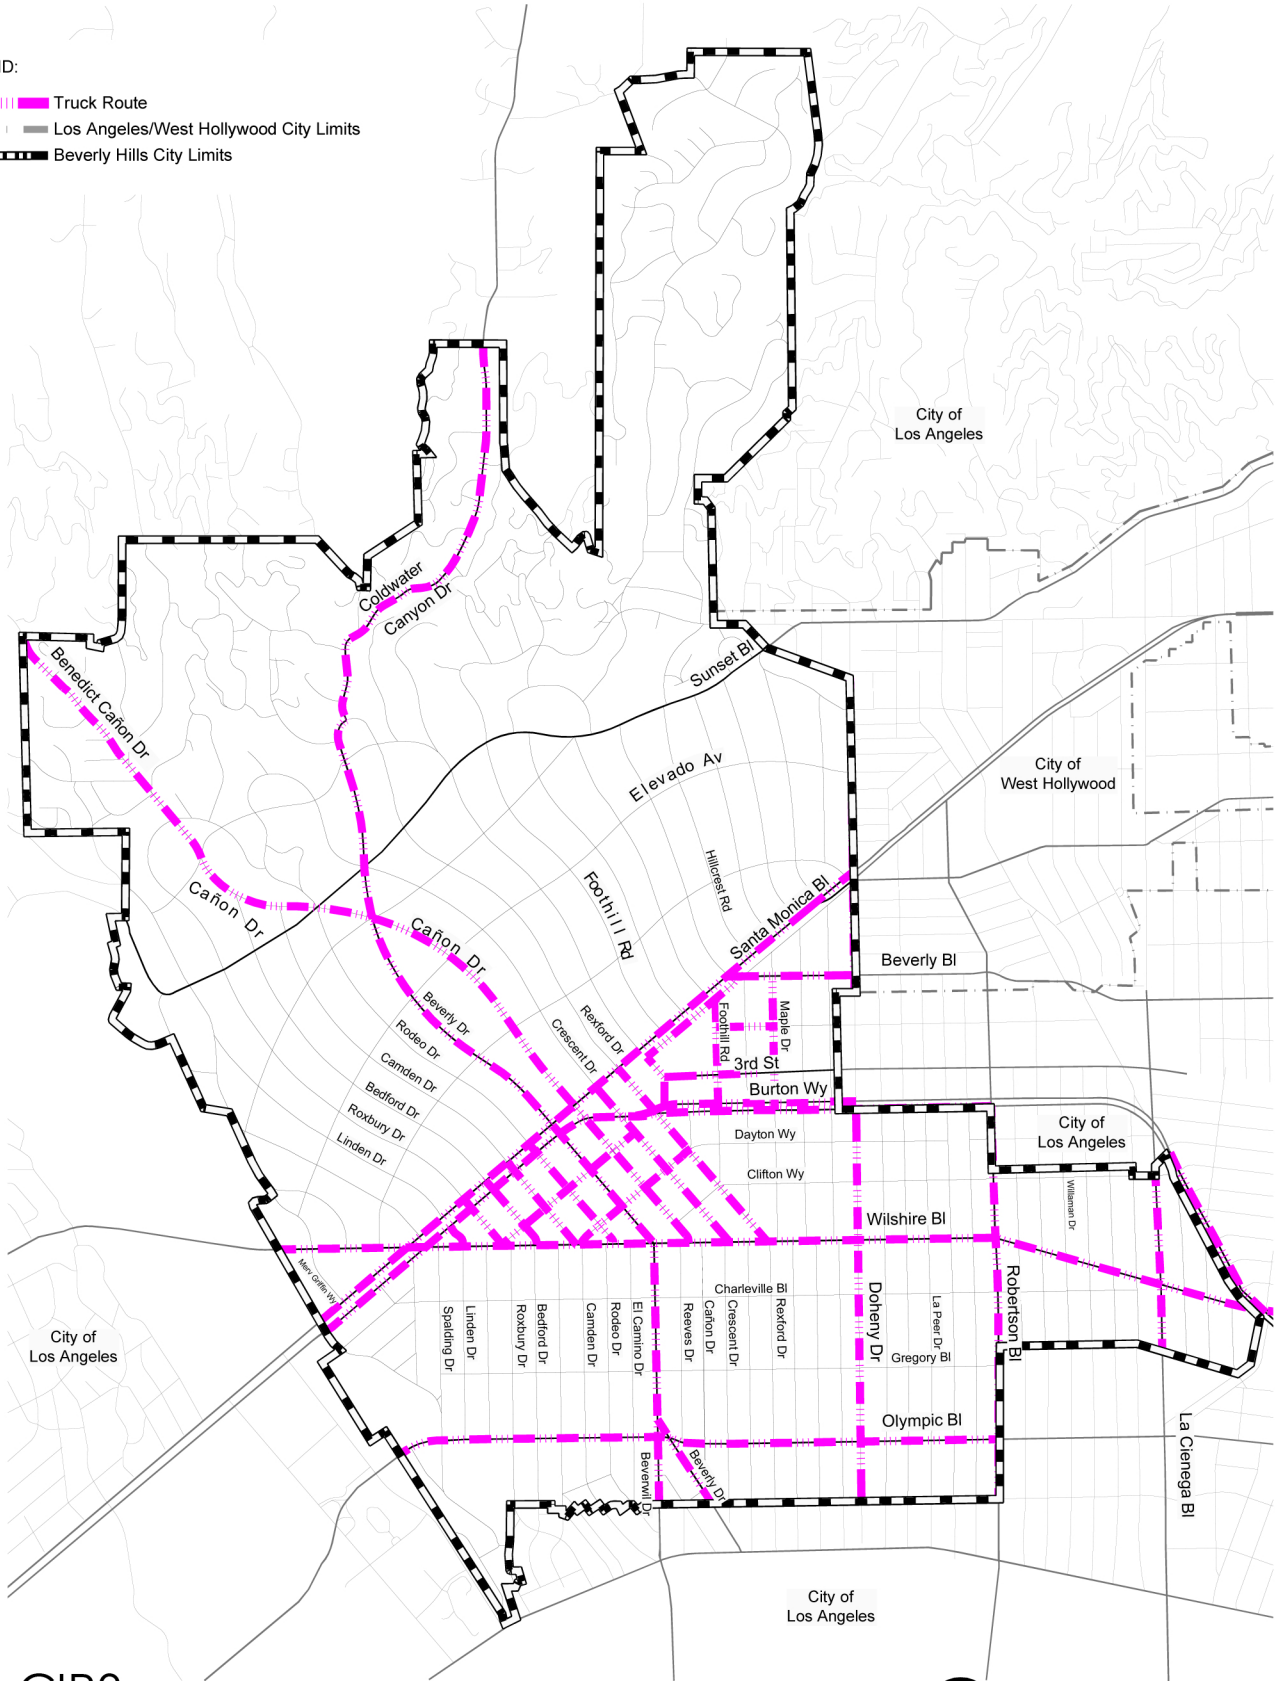

TRUCK ROUTES

Beverly Hills General Plan

LEGEND:

- Truck Route
- Los Angeles/West Hollywood City Limits
- Beverly Hills City Limits

Map CIR3

Source: KAKU Associates, 2005.